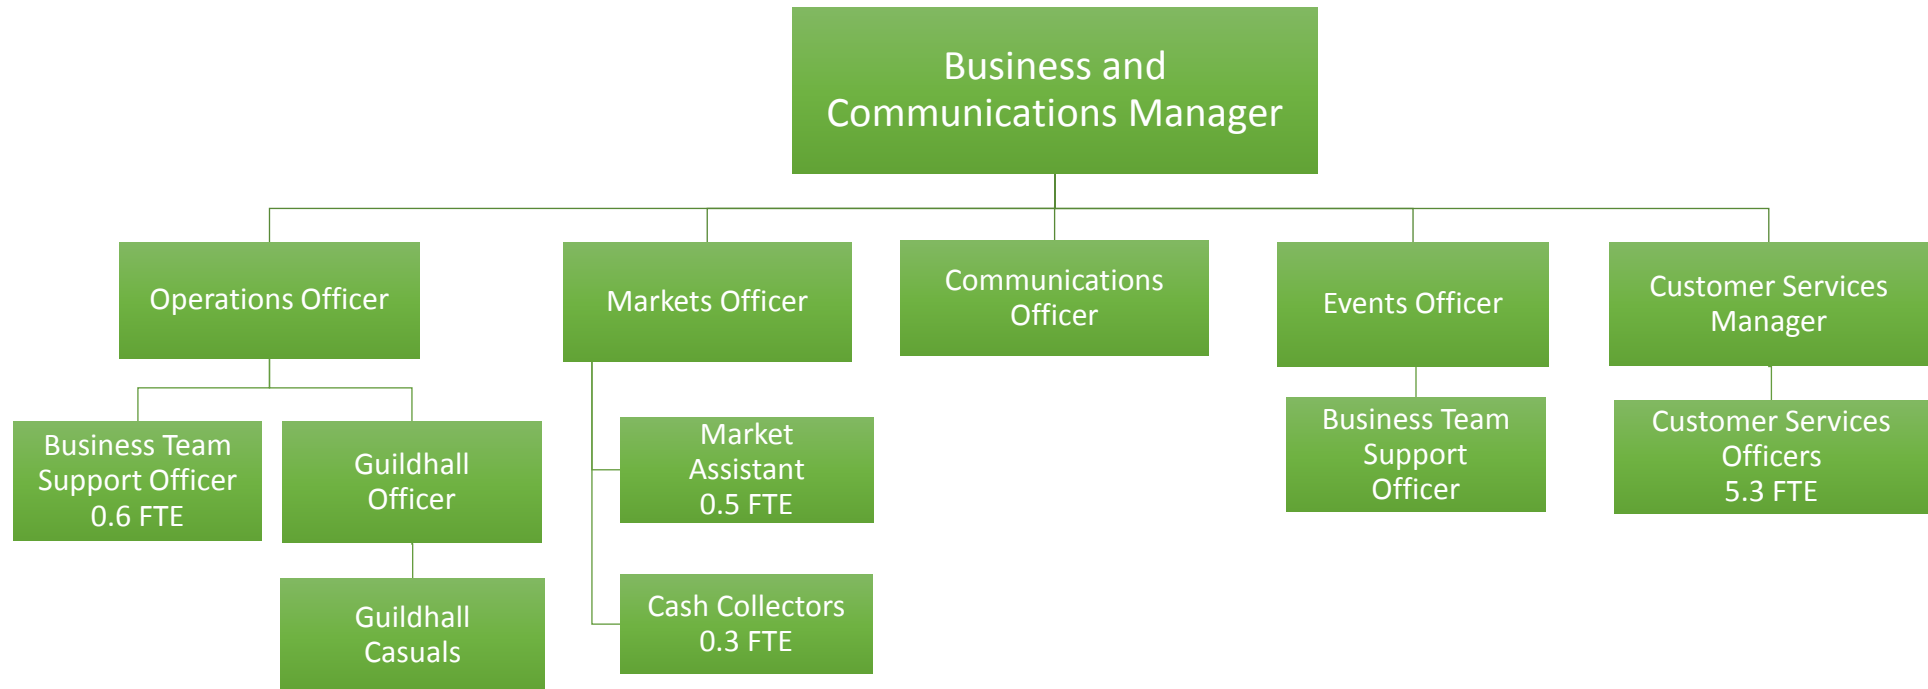

City Clerk

Communities Manager

*Post is 1.0 FTE unless otherwise stated

*Post is 1.0 FTE unless otherwise stated

*Post is 1.0 FTE unless otherwise stated