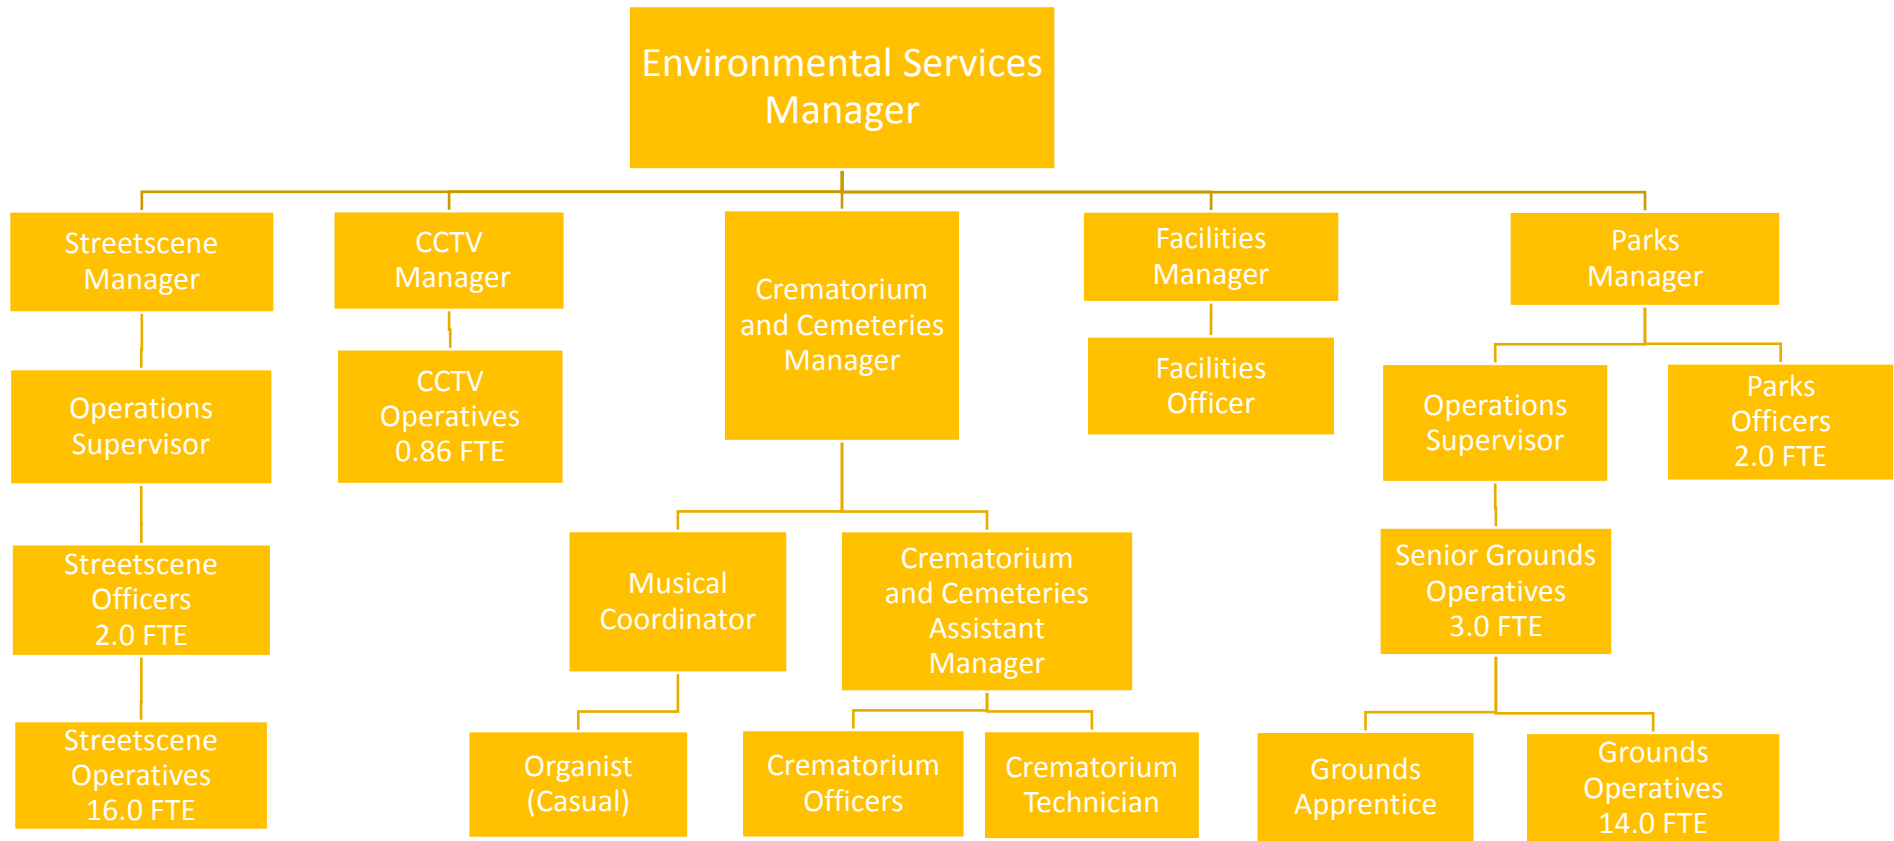

City Clerk

Communities Manager

*Post is 1.0 FTE unless otherwise stated

*Post is 1.0 FTE unless otherwise stated

*Post is 1.0 FTE unless otherwise stated