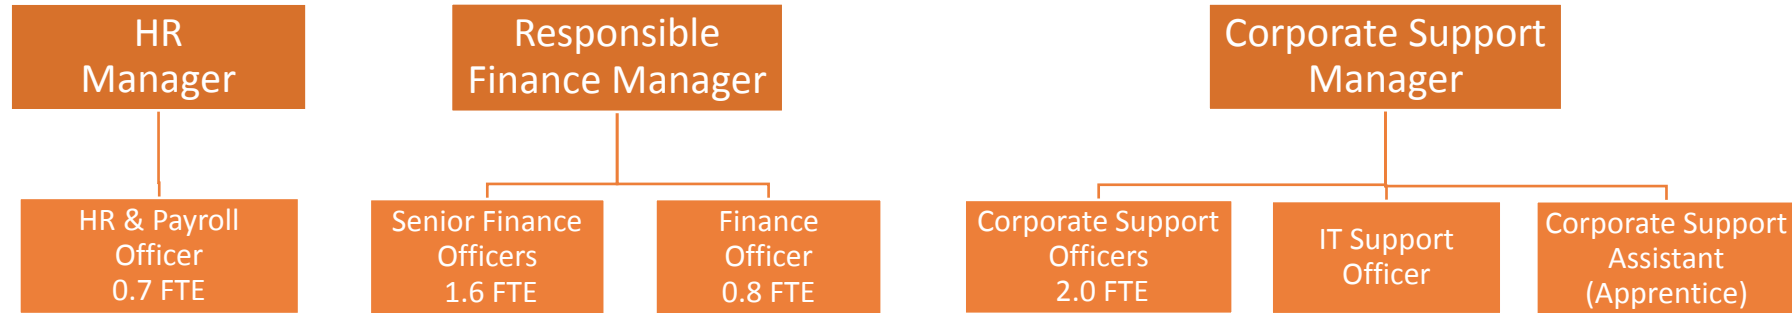

City Clerk

Communities Manager

*Post is 1.0 FTE unless otherwise stated

*Post is 1.0 FTE unless otherwise stated

*Post is 1.0 FTE unless otherwise stated