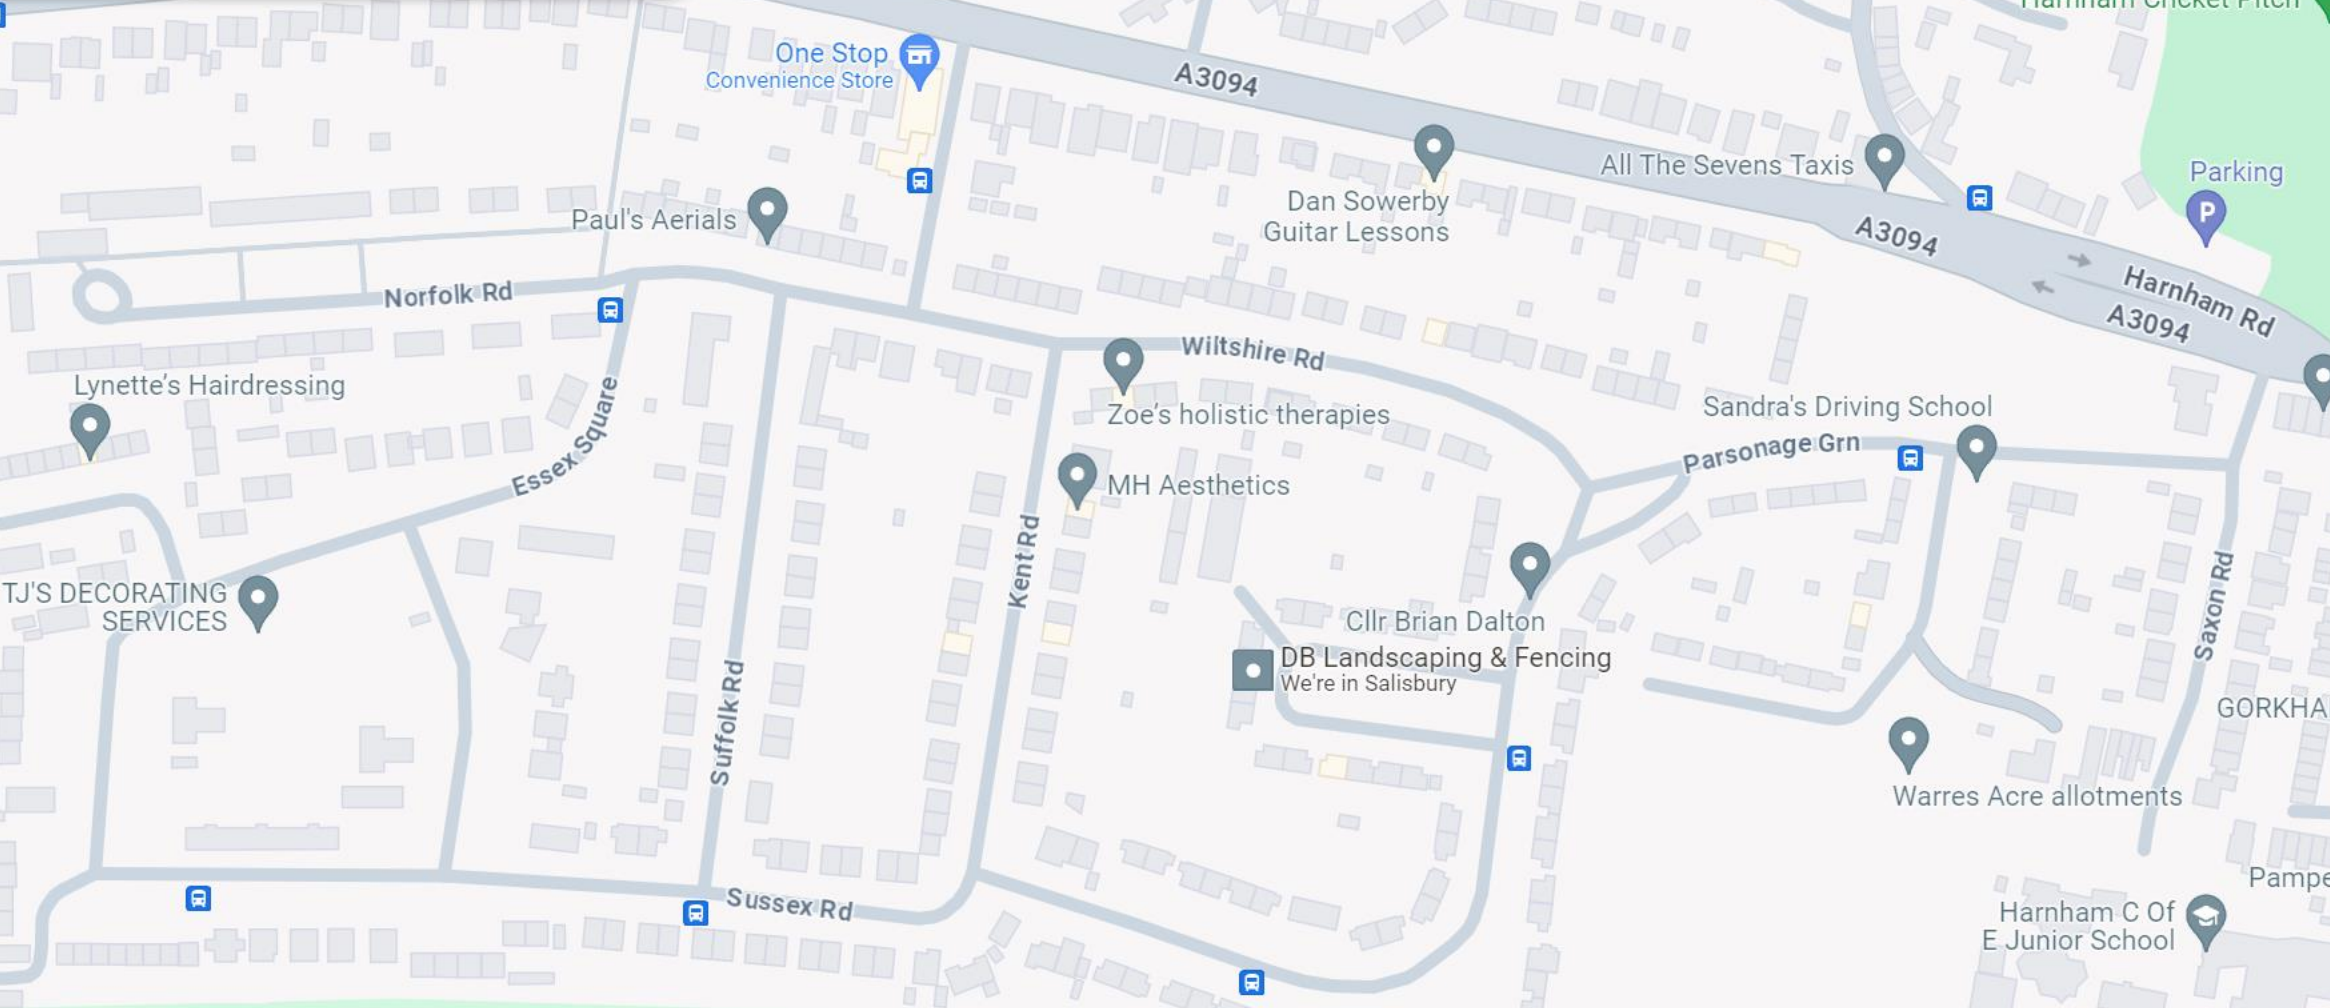

Search Google Maps

Restaurants

Hotels

Things to do

Museums

Transpo

Sign in

Saved

Recents

Carrion Pond Drive

TJ'S DECORATING SERVICES

Lynette's Hairdressing

Paul's Aerials

One Stop Convenience Store

Dan Sowerby Guitar Lessons

All The Sevens Taxis

Norfolk Rd

Wiltshire Rd

Zoe's holistic therapies

MH Aesthetics

Sandra's Driving School

Essex Square

Suffolk Rd

Kent Rd

Cllr Brian Dalton
DB Landscaping & Fencing
We're in Salisbury

Parsonage Grn

Warres Acre allotments

Sussex Rd

Harnham Community Sports & Social Club

Puddleducks Pre-school

Harnham C of E Junior School

Old Coach

Pamper

GORKHAL

Saxon Rd

Harnham Rd
A3094

A3094

A3094

Harnham Cricket Pitch

Parking

Layers

Google