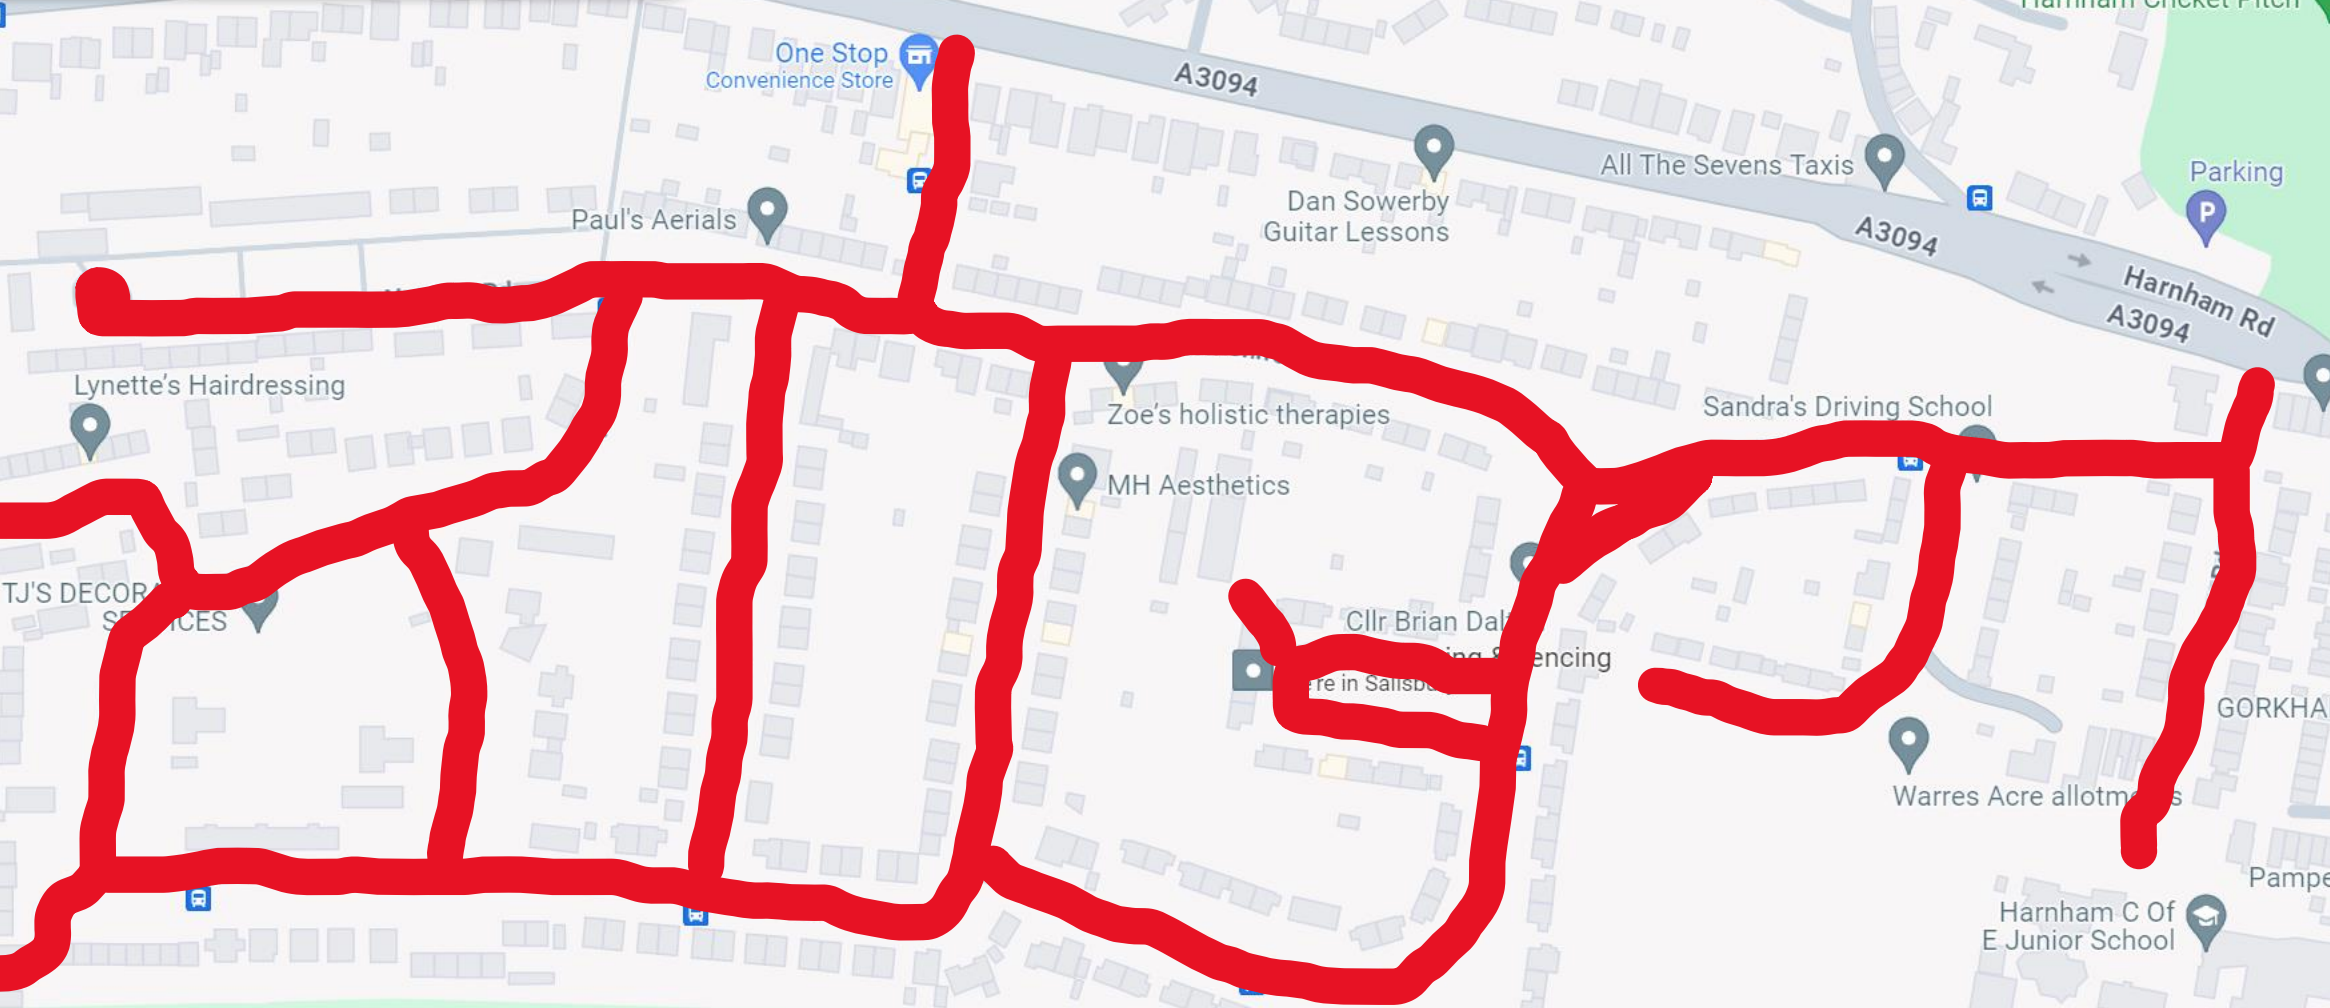

20mph Zone proposal

From entrances at Norfolk Rd and Saxon Rd and all roads in between

Search Google Maps

Restaurants

Hotels

Things to do

Museums

Transpo

Sign in

Saved

Recents

Carrion Pond Drive

Google

Search Google Maps

Restaurants

Hotels